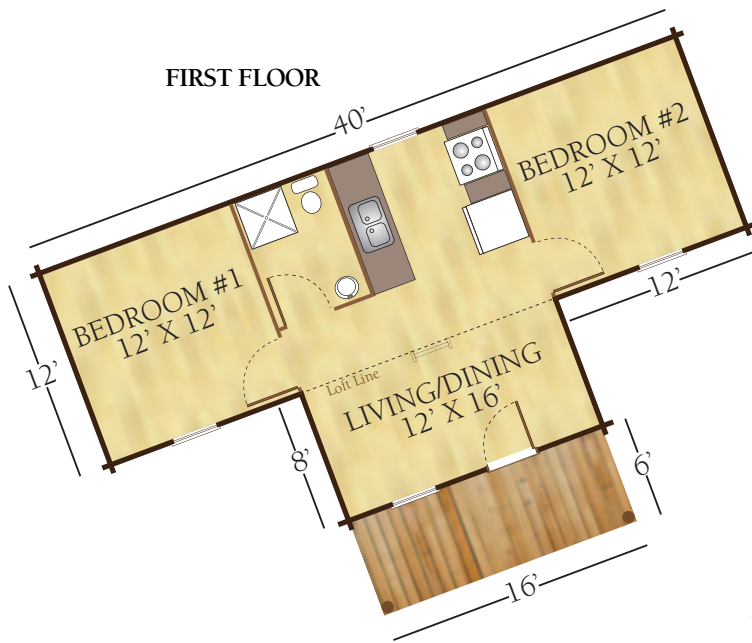

The Denali

Artist Rendering Actual Plans May Vary

SECOND FLOOR

The Denali
Aprox. 800 Sq. Ft

©2009 LCH-0256

Call Toll Free 1.800.562.2246 usa

Or visit our website at www.logcabinhomes.com